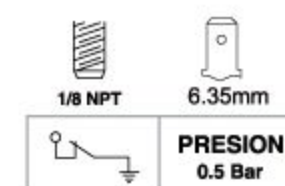

81065

SUITABLE: G M
 STANDARD NO.: PS-104

81066

SUITABLE: G M
 STANDARD NO.: PS-127

81067

SUITABLE: G M
 STANDARD NO.: PS-9
 OEM NO.:

81068

SUITABLE: G M
 STANDARD NO.: PS-129