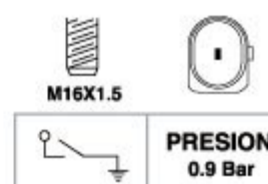

SUITABLE: VOLKSWAGEN SKODA

FACET NO.: 7.0150

OEM NO.: 047 919 081B

81057

SUITABLE: VOLKSWAGEN SEAT

FACET NO.: 7.0134

OEM NO.: 038 919 081B 064 919 081

OIL PRESSURE SWITCH