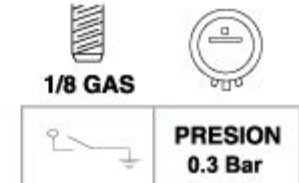

81119

SUITABLE: HYUNDAI KIA

FACET NO.: 7.01950

OEM NO.: 94750-37000