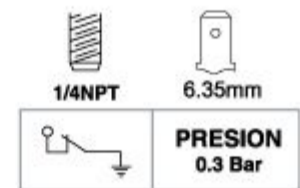

81077

SUITABLE: GM FORD

STANDARD NO.: PS-118

OEM NO.: 1370748 1619641
EOZZ-9278A