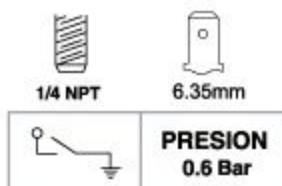

OIL PRESSURE SWITCH

MANOCONTACTOS DE ACEITE

PRESSOSTATO PARA ÓLEO

81062

SUITABLE: G M BUICK
STANDARD NO.: PS-103
OEM NO.: 1260636 25025318
2503655 25500672