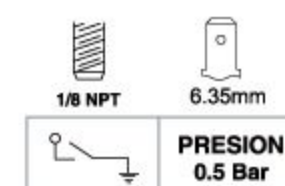

81065

SUITABLE: G M
STANDARD NO.: PS-104