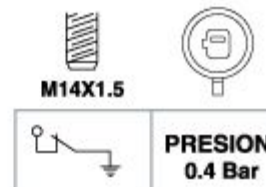

81032

SUITABLE: OPEL SAAB G M

FACET NO.: 7.0069

OEM NO.: 12.52.566 12.52.557 12.52.562 12.52.570
12.52.572 45 04 585 7606596 7705830
7708168 90336039 90507539 90335039
90569684 98442879