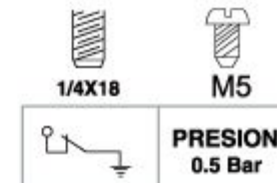

81022

SUITABLE: VOLGA

PARTS NO.: MM111B

OEM NO.: