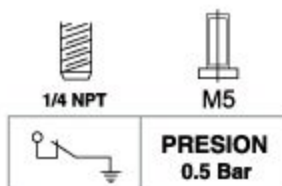

81066

SUITABLE: G M
STANDARD NO.: PS-127