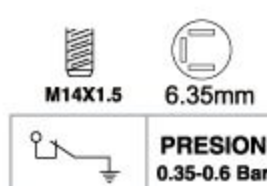

SUITABLE: KIA HYUNDAI

OEM NO.: 94580327 OK900-18-501C

81015

SUITABLE: GM DAEWOO

OEM NO.: 25036834

81016

SUITABLE: GM DAEWOO

STANDARD NO.: PS-223