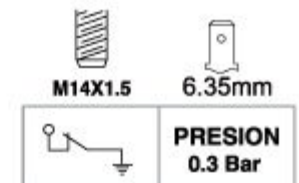

81023

SUITABLE: LADA

PARTS NO.: MM120

OEM NO.: