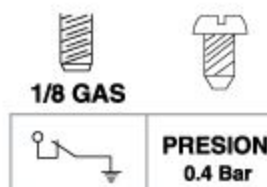

81011

SUITABLE: KIA

FACET NO.: 7.0016

OEM NO.: KK150-18-501D
KK150-18-501C

81012

SUITABLE: KIA

OEM NO.: KK150-18-501

81013