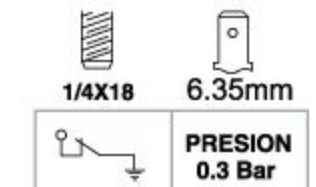

81036

SUITABLE: TOYOTA

DREIK NO.: DOP125F

OEM NO.: KS-65P