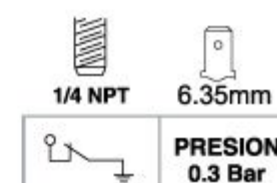

81100

SUITABLE: LADA

OEM NO.: MM120A