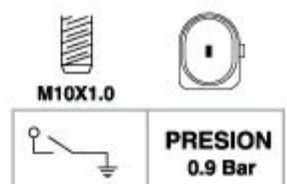

SUITABLE: VOLKSWAGEN SKODA

FACET NO.: 7.0150

OEM NO.: 047 919 081B

81057

SUITABLE: VOLKSWAGEN SEAT

FACET NO.: 7.0134

OEM NO.: 038 919 081B 064 919 081

OIL PRESSURE SWITCH