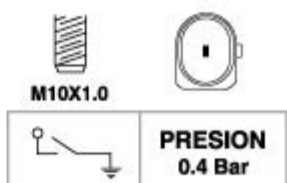

81052

SUITABLE: VOLKSWAGEN SKODA AUDI

PARTS NO.: 7.0139

OEM NO.: 036 919 081A 06A 919 081C