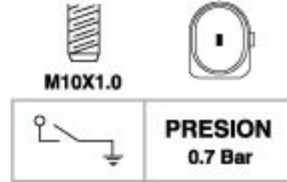

OIL PRESSURE SWITCH

MANOCONTACTOS DE ACEITE PRESSOSTATO PARA ÓLEO

81058

SUITABLE: VOLKSWAGEN SEAT

OEM NO.: 038 919 081