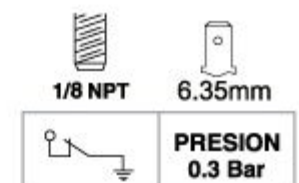

OIL PRESSURE SWITCH

MANOCONTACTOS DE ACEITE PRESSOSTATO PARA ÓLEO

81019

SUITABLE: HYUNDAI

FACET NO.: 7.0017

OEM NO.: 94750-21030 94750-42000

81119

SUITABLE: HYUNDAI KIA

FACET NO.: 7.01950

OEM NO.: 94750-37000

81022

SUITABLE: VOLGA

PARTS NO.: MM111B

OEM NO.:

81023

SUITABLE: LADA

PARTS NO.: MM120

OEM NO.:

81024

SUITABLE: LADA

PARTS NO.: MM111A

OEM NO.: 2101-3810600 2101-3810300

81025

SUITABLE: VOLGA

OEM NO.:

81098

81099

81100

SUITABLE: LADA

OEM NO.: MM120A

81116

SUITABLE: LADA

OEM NO.: MM120A