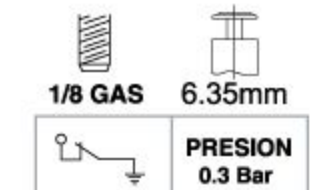

81011

SUITABLE: KIA

FACET NO.: 7.0016

OEM NO.: KK150-18-501D
KK150-18-501C