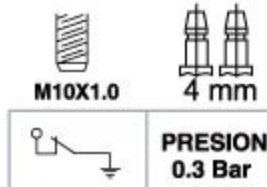

81079

SUITABLE: NISSAN TOYOTA

NILES NO.: S25PK

OEM NO.: