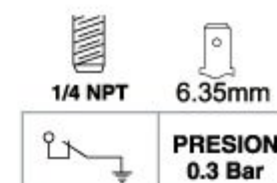

OIL PRESSURE SWITCH

MANOCONTACTOS DE ACEITE PRESSOSTATO PARA ÓLEO

81019

SUITABLE: HYUNDAI

FACET NO.: 7.0017

OEM NO.: 94750-21030 94750-42000

81119

SUITABLE: HYUNDAI KIA

FACET NO.: 7.01950

OEM NO.: 94750-37000

81022

SUITABLE: VOLGA

PARTS NO.: MM111B

OEM NO.:

81023

SUITABLE: LADA

PARTS NO.: MM120

OEM NO.:

81024

SUITABLE: LADA

PARTS NO.: MM111A

OEM NO.: 2101-3810600 2101-3810300

81025

SUITABLE: VOLGA

OEM NO.:

81098

81099

81100

SUITABLE: LADA

OEM NO.: MM120A

81116

SUITABLE: LADA

OEM NO.: MM120A