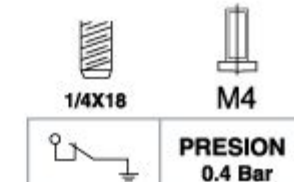

SUITABLE: GM-FORD

STANDARD NO.: PS-81

81041

SUITABLE: GM-FORD

OEM NO.: C1TF 9278 B C1TZ 9278 A

C7TZ 9278 D,F C9ZZ 9278 F

D5TF 9278 BA,CA D5TZ 9278 C

81042