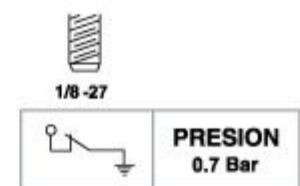

81102

SUITABLE: Perkins

FACET NO.:

OEM NO.: