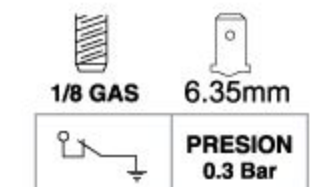

81013

SUITABLE: KIA HYUNDAI

OEM NO.: 94580327 OK900-18-501C