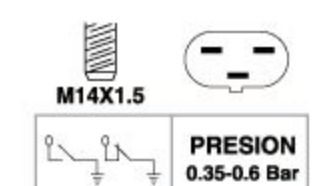

81016

SUITABLE: GM DAEWOO

STANDARD NO.: PS-223

OEM NO.: 25036849 25036841 90384292